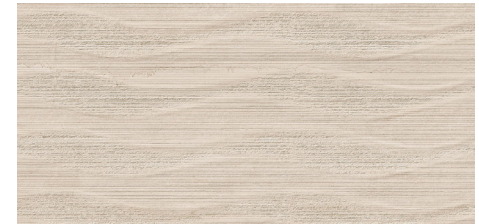

Mariluna Grey | 24"x48"

Onda White | 24"x48"

Tile
of
Italy

MALINE TILE
ELEVATE YOUR SHOWROOM

malinetile.com

SKYLAND

PORCELAIN TILE

Technical Data

Thickness	7 mm
Frost Resistant	Yes
Finish	Matte
Application	Interior/Exterior
Rectified	Yes
DCOF	>0.42
Shade Variation	V2

Lead Time

In Stock/Quick Ship

Sizes

1x4 Herringbone

COLORS

Dove

Grey

Ivory

White

Mariluna Grey

Mariluna Ivory

Onda Dove

Onda Grey

Onda Ivory

Onda White

Dove

Grey

Ivory

White

Mariluna Grey

Mariluna Ivory

PACKING INFORMATION

Size	Finish	Thickness	SF per Box	SF per Pallet	Pieces per Box
12"x24"	Matte	7 mm	15.50003	744.00149	8
24"x48"	Matte	7 mm	23.25005	697.5014	3
1"x4" Herringbone	Matte	7 mm	5.059038	303.75755	6